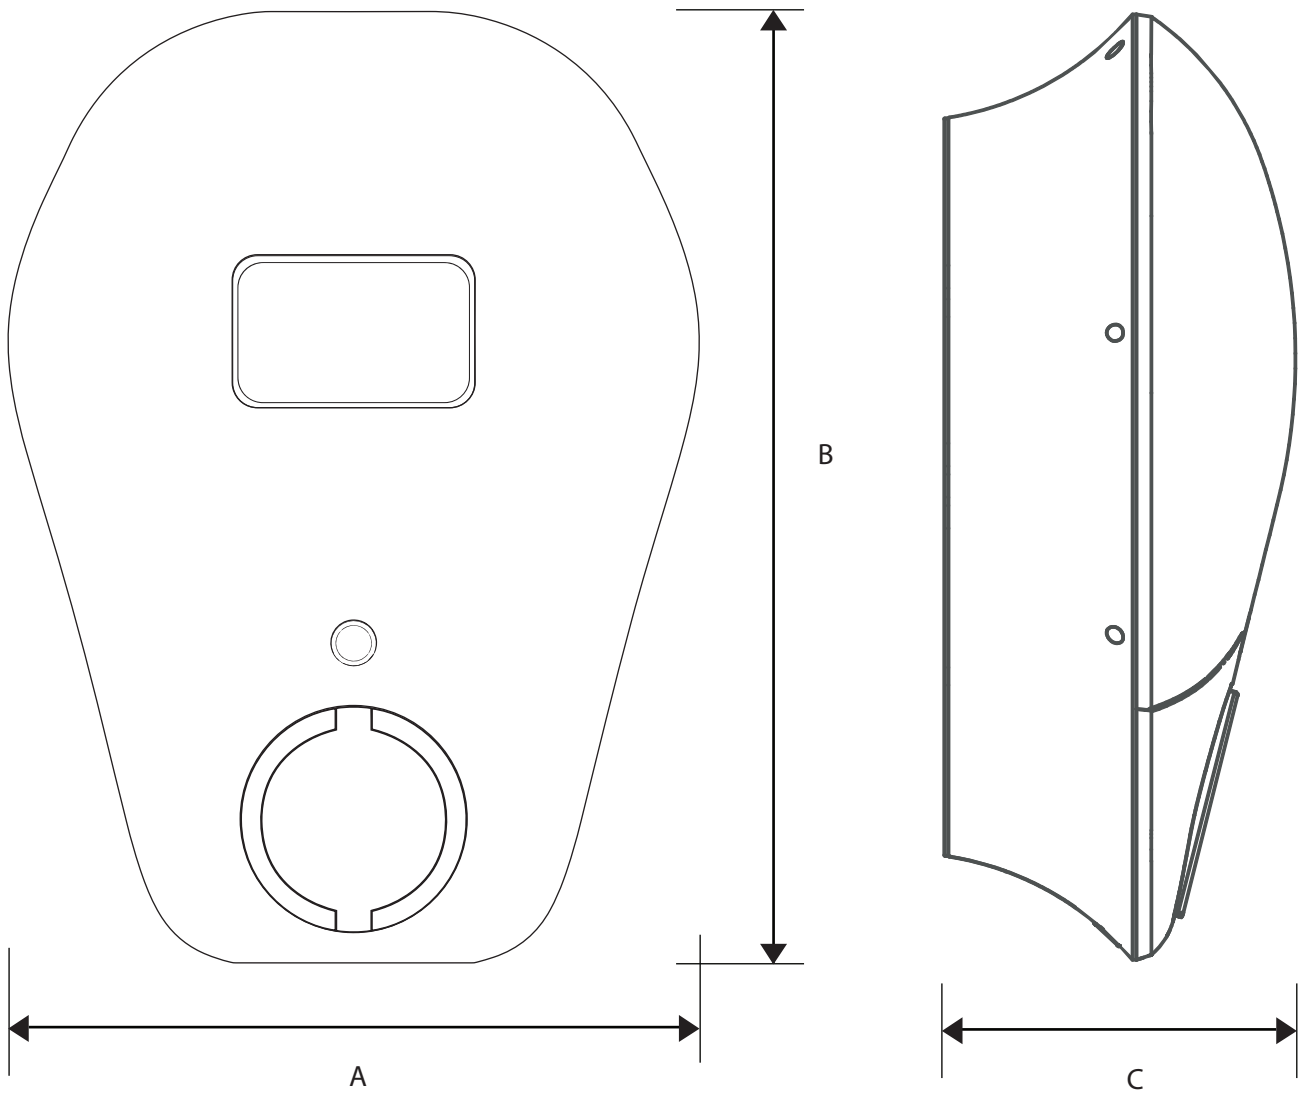

LED screen for feedback

Key Features

Unique Design

2.8" LCD Display for excellent clarity

Flexible Output Current

Output current adjustment via the charger back end

Multiple Charging Standard Compliant

SAEJ1772, Type-2 connector or Type-2 socket

OCPP Compatibility

OCPP1.6J support for easy back office intergration

2 Different Models

1-Phase 7kW & 3-Phase 22kW available

SPECIFICATION DATASHEET

Model	IOCAH10R-7S / IOCAH10R-7T	IOCAH10R-22S / IOCAH10R-22T
Input Rating	1-Phase 7kW	3-Phase 22kW
OCPP	OCPP1.6J	OCPP1.6J
Charging Connector	Type-2 socket/Tethered cable	Type-2 socket/Tethered cable
Cable Lock	Available	Available
Voltage	230V +/- 20%, 50Hz	400V +/- 20%, 50Hz
Current Max	32A	32A
Current Dip Switch	Available	Available
Internal RCD	30mA AC & 6mA DC	30mA AC & 6mA DC
Circuit Breaker	N/A	N/A
Lightning Surge Protection	N/A	N/A
Electrical Protection	Over current, under/over voltage, over temperature, surge protection, short circuit, ground fault	Over current, under/over voltage, over temperature, surge protection, short circuit, ground fault
Meter	Meter IC	Meter IC
Internet Connection (Smart Features)	Ethernet + Wi-Fi	Ethernet + Wi-Fi
RFID Card Reader	Available	Available
LED Indicator	Available	Available
LCD Display	2.8' LCD	2.8' LCD
Mounting	Wall-Mount/Pole-Mount	Wall-Mount/Pole-Mount
Power Wiring	Seperate backplate	Seperate backplate
Operating Temperature	-30 C to 50 C	-30 C to 50 C
Dimensions (WxHxD)	269 x 360 x 146 mm	269 x 360 x 146 mm
Weight	5.3kg (socket type) / 7.6kg (cable type)	5.3kg (socket type) / 7.6kg (cable type)
Warranty Certification	2 Years CE IEC 61851-1 IEC 61851-22	2 Years CE IEC 61851-1 IEC 61851-22
Wall-Mount Bracket	Available	Available
Optional 4G		
Optional Pedestal		

OCULAR

Size	A	B	C
269 x 360 x 146 mm	269	360	146